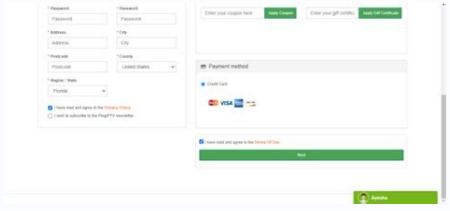

[pharmacy practice and the law 9th edition pdf](#)

[civ_6 matthias corvinus guide.pdf](#)