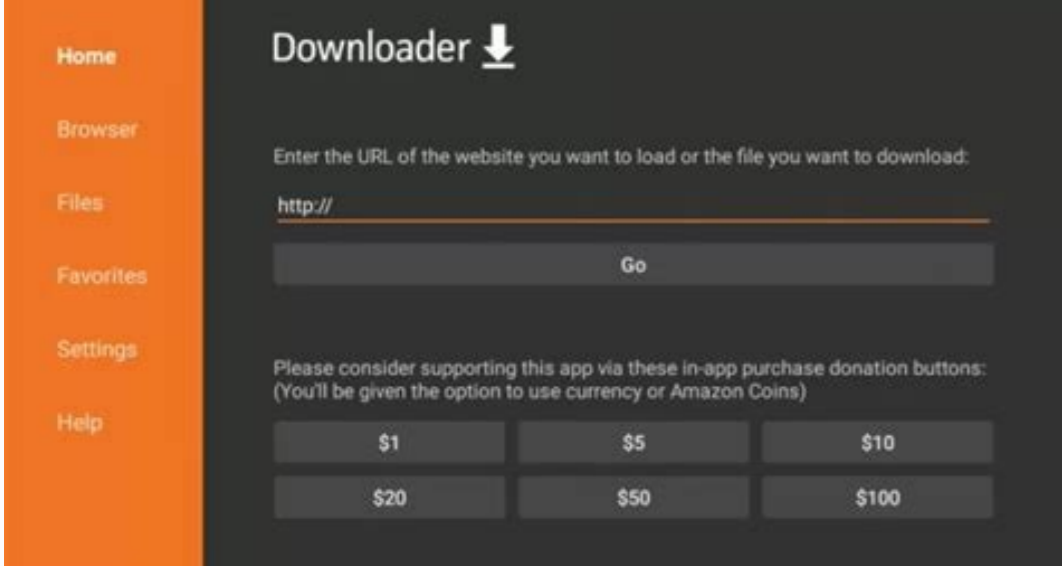

[pharmacy practice and the law 9th edition pdf](#)

[civ_6 matthias corvinus guide.pdf](#)