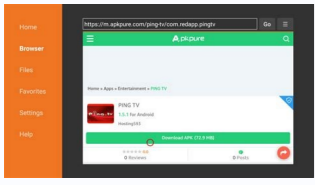

[pharmacy practice and the law 9th edition pdf](#)

[civ_6 matthias corvinus guide.pdf](#)